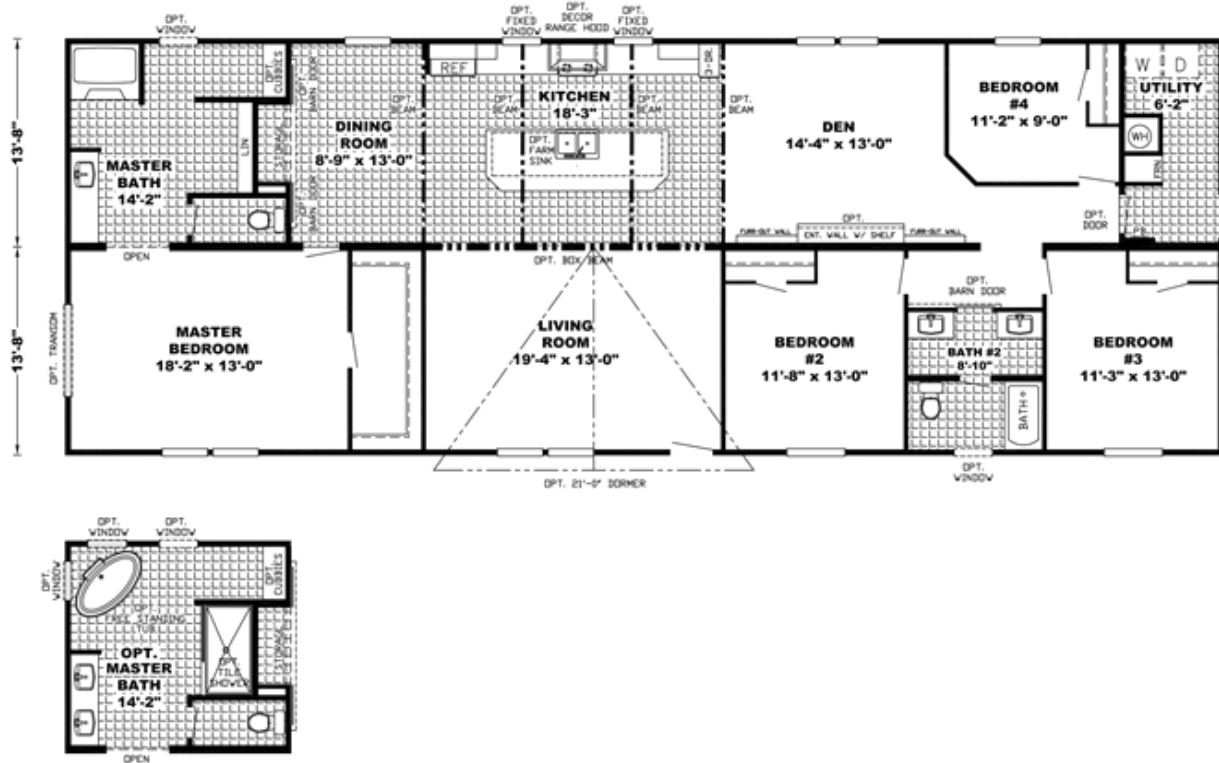

The Stockton

The Stockton Model number: 41SIG28764AH17

4 beds • 2 baths • 2128 sq.ft. • 28' width • 76' depth

Our home building facilities invest in continuous product and process improvements. Plans, dimensions, features, materials, specifications and availability are subject to change without notice or obligation. Renderings and floor plans are representative likenesses of our homes and may differ from the actual homes. We invite you to tour a Home Center near you and inspect the highest value in quality housing available or call (501) 653-3200 to speak with a Home Consultant. Copyright 2017, CMH. All rights reserved.