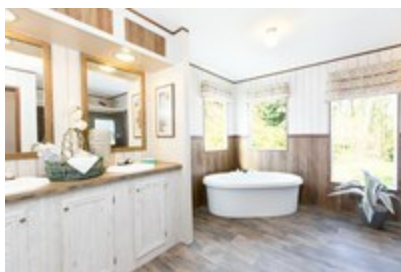

The Stockton

The Stockton Floor plan number: RUS070423ALAB
4 beds • 2 baths • 2128 sq.ft. • 28' width • 76' depth